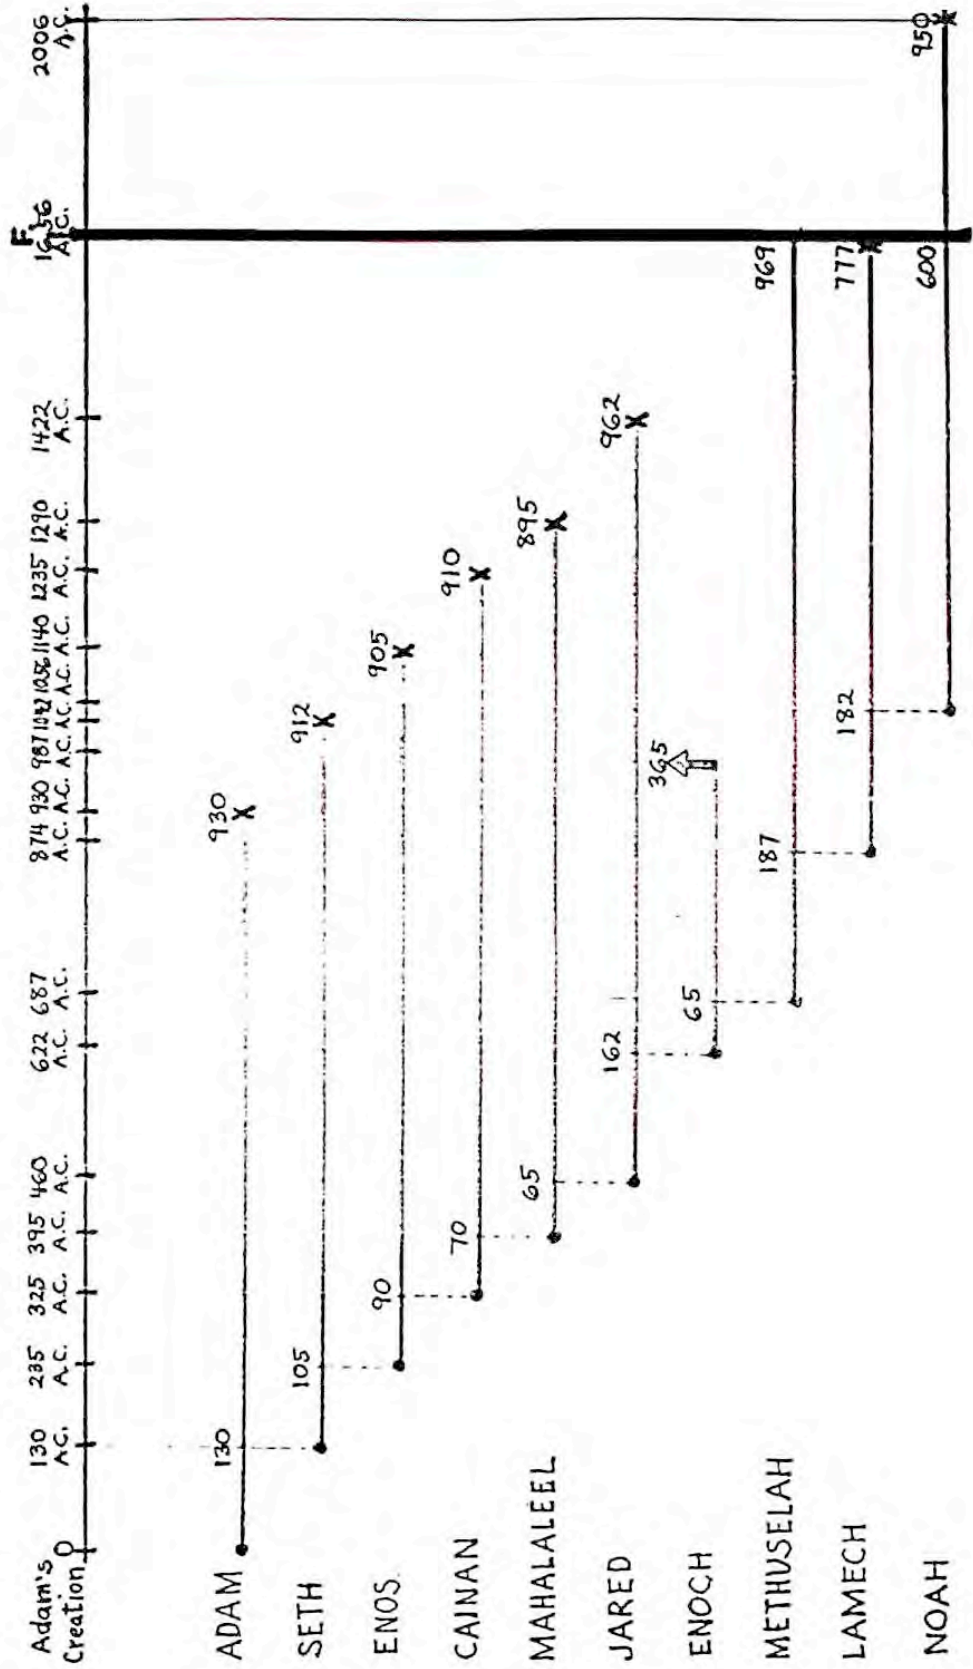

# Non-Gap Chronology of the Genesis 5 Genealogy — Adam to Noah.

Scale - 1/8" = 25 yrs.