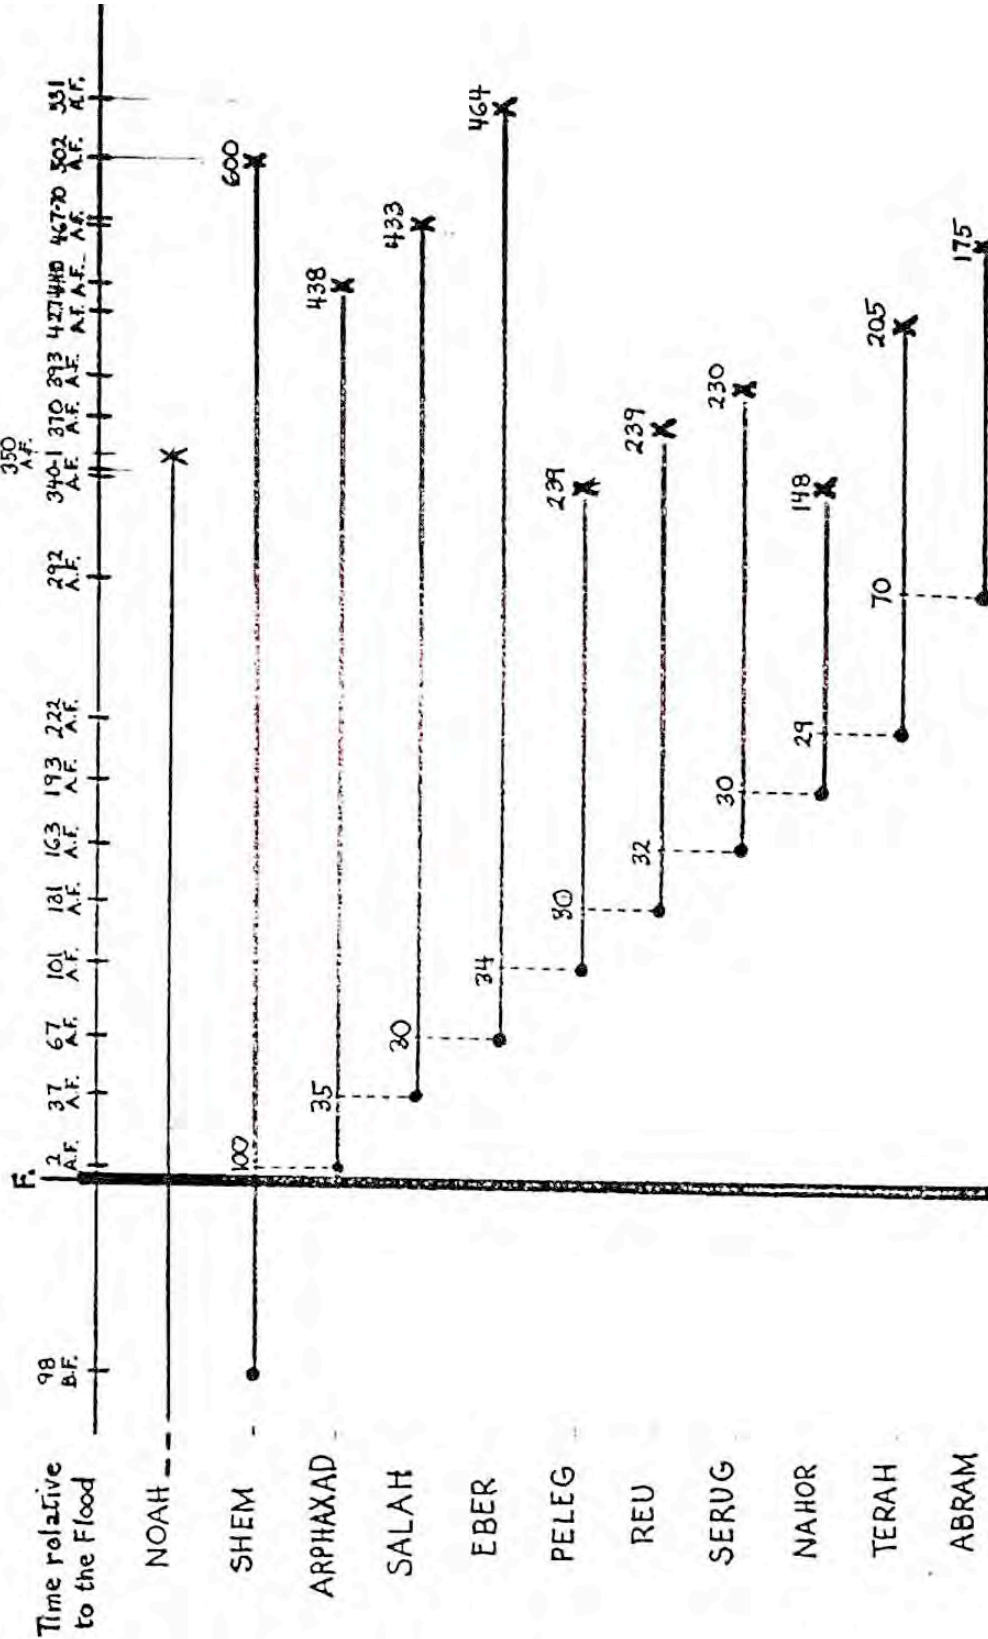

Non-Gap Chronology of the Genesis 11 Genealogy — Shem to Abram

Scale - 1/8" = 10 yrs.